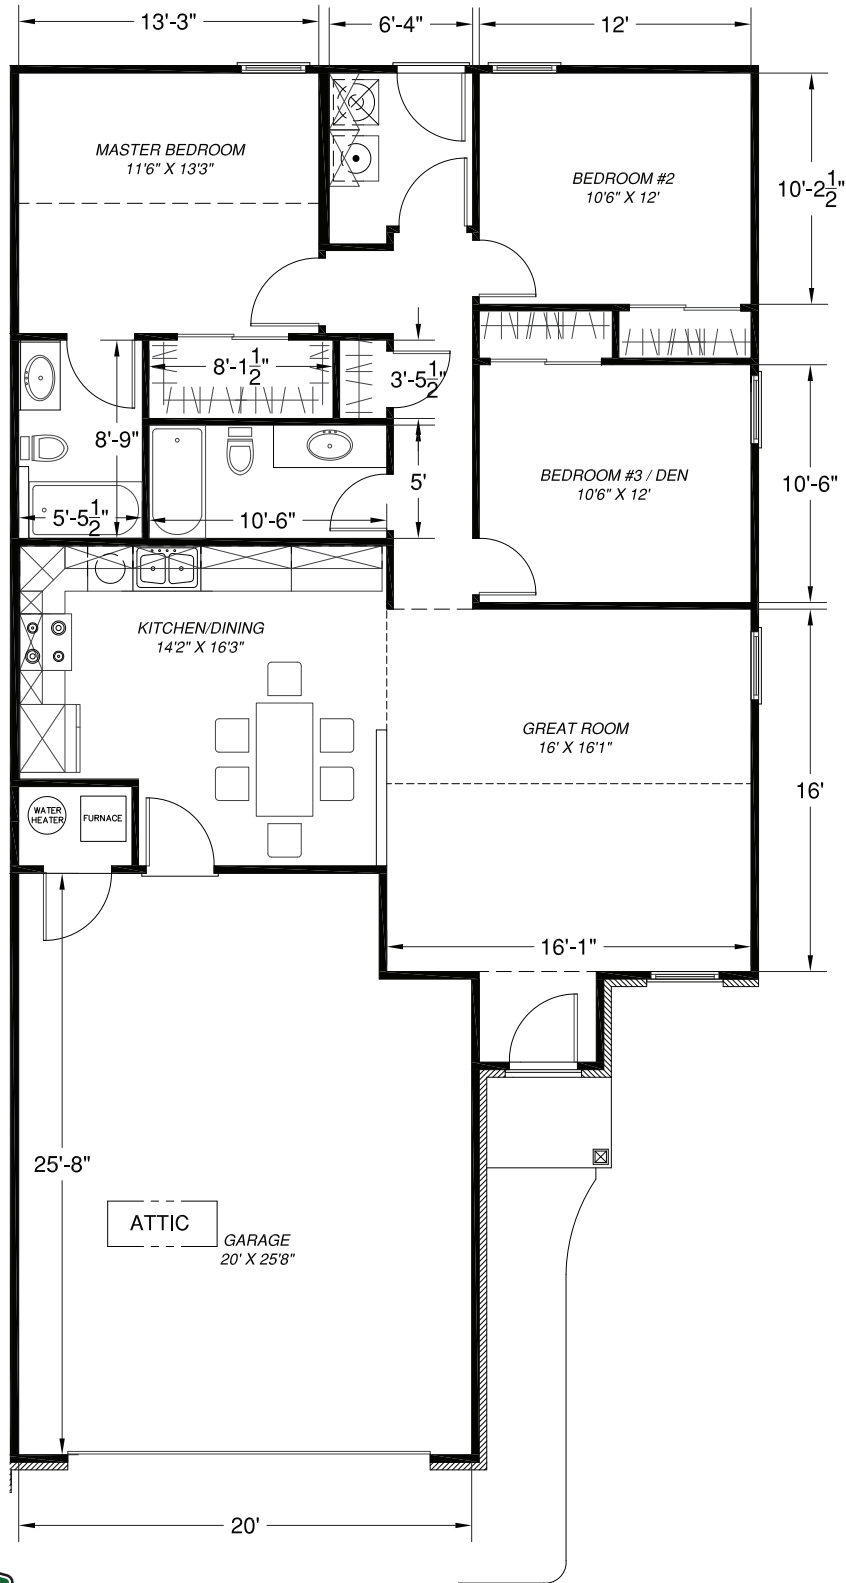

## 1701 Cumberland - Townhome

SQUARE FOOTAGE:  
HOUSE: 1,275

937.498.8000  
CraleBuilders.com

3486 State Route 29  
Sidney, OH 45365  
info@cralebuilders.com